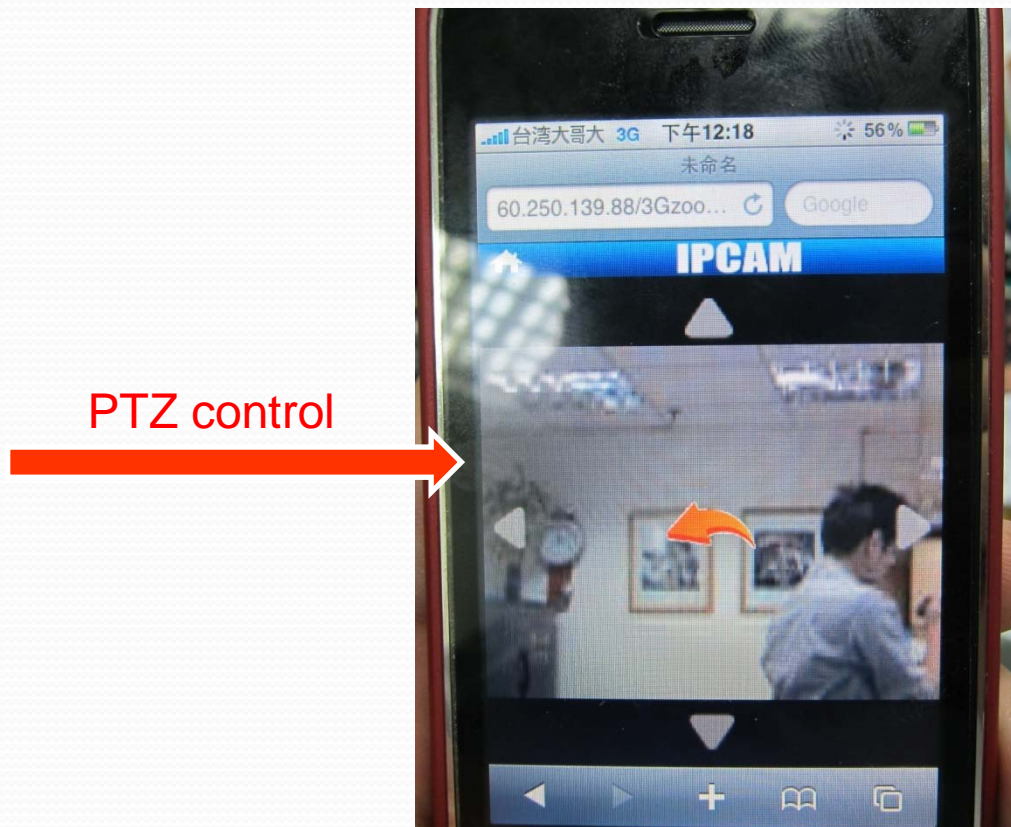

IP Cam on iPhone

- For H.264 firmware V.5.0.4196, V.5.a.4205
Or higher version

Live View and Scaling Window

On iPhone Safari browser, simply input “IP address” then view IP cam video immediately.

Pan Tilt Control

Without software download, simply control A-MTK Pan, Tilt moving on iPhone Safari (PT models)

Settings on iPhone

Setup language , resolution and FPS on iPhone

PTZ control