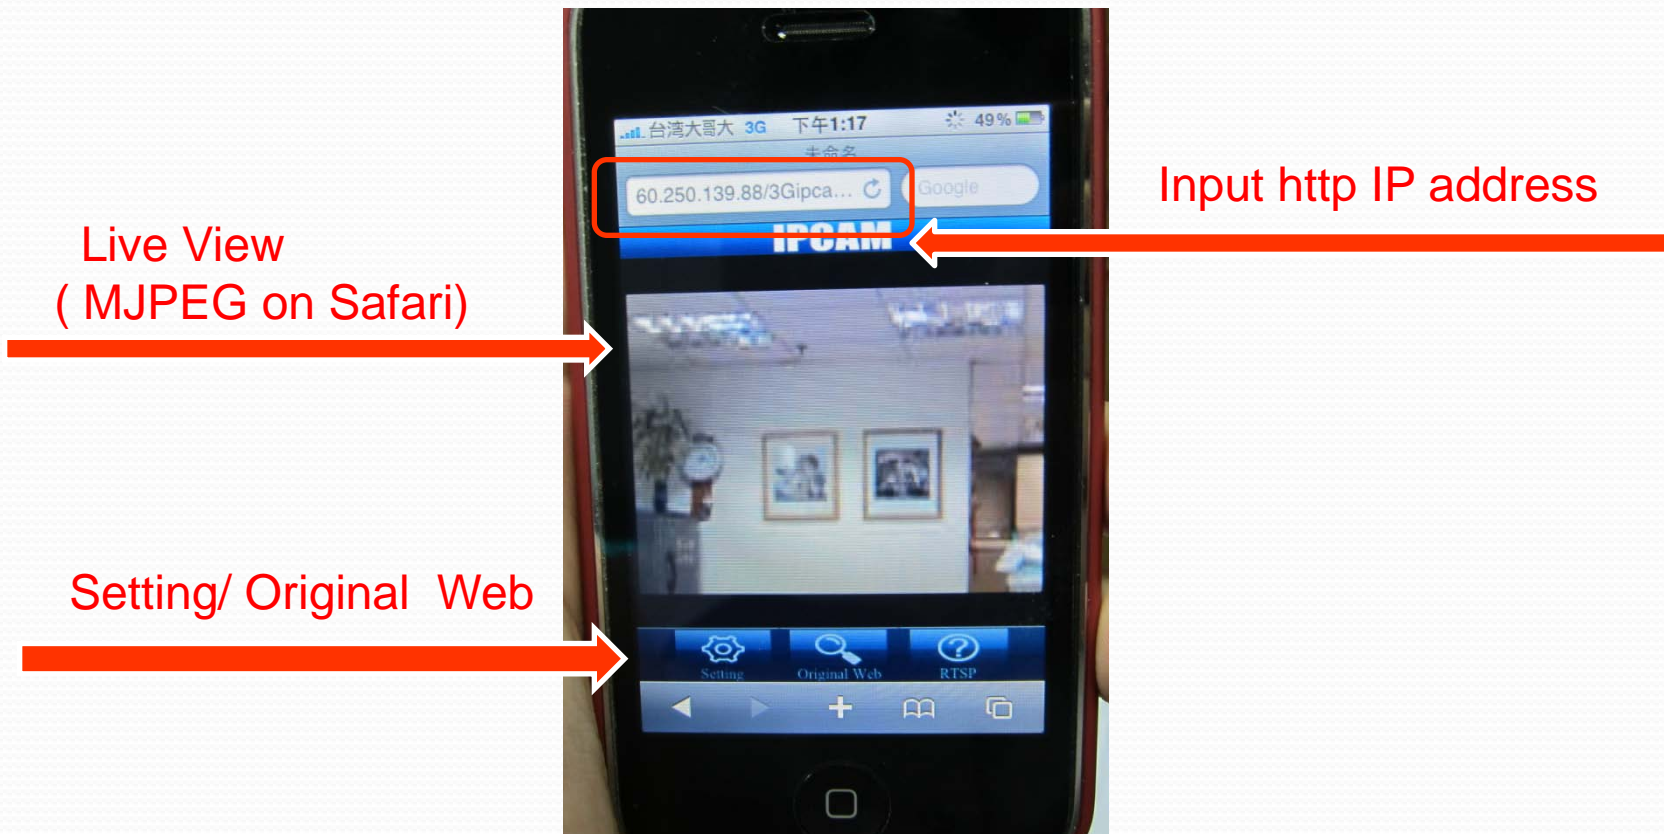

IP Cam on iPhone

- For H.264 firmware V.5.0.4196, V.5.a.4205
Or higher version

Live View and Scaling Window

On iPhone Safari browser, simply input “IP address” then view IP cam video immediately.

Pan Tilt Control

Without software download, simply control A-MTK Pan, Tilt moving on iPhone Safari (PT models)

Settings on iPhone

Setup language , resolution and FPS on iPhone

PTZ control